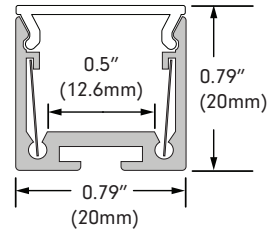

DUET 04 | COLLECTION

Design Guide

04 Profile & Dimensions

04 Mud-In Profile & Dimensions

04 Recessed Profile & Dimensions

Available TivoTape Options - Indoor

DEFINE
SB
HO
LB

ELITE
SB
HO
VHO

***DUET-04-CHAN-M-6.5**
 Mud-In PC fire-proof extrusion
 6.5' Length

DUET-04-LNS-XXX-6.5
XXX = OPL (Opal), **CLR** (Clear),
DIF (Diffused), **BLK** (black)
 PC lens, 6.5' Length

DUET-04-REFLECT-6.5
 PET inner channel reflector
 White, 6.5' Length

DUET-04-EC-01
 Solid End Cap

DUET-04-EC-02
 Powerfeed End-Cap

DUET-04-CLP-SS
 Sliver stainless steel clip

DUET 04 Recessed Ordering Information

DUET-04-CHAN-XXX-6.5
XXX = SLV (silver), **WHT** (white),
GLD (gold), **BLK** (black)
 Aluminum extrusion
 6.5' Length

DUET-04-JOINT-X-30150
X Joiner, 30°-150°

DUET-04-JOINT-L-30330-I
L Inside Joiner, 30°-330°

DUET-04-JOINT-L-30330-O
L Outside Joiner, 30°-330°

DUET-04-JOINT-120-O
120° Outside Joiner

DUET-04-JOINT-60-V
Vertical 60° Corner Joiner