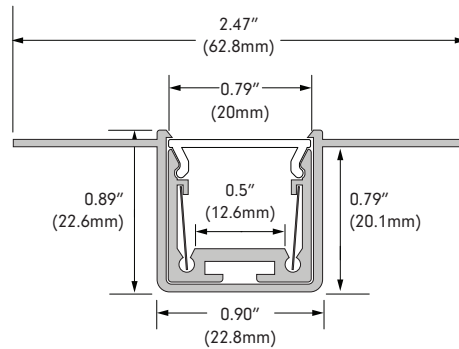

DUET 04 | COLLECTION

Design Guide

04 Profile & Dimensions

04 Mud-In Profile & Dimensions

04 Recessed Profile & Dimensions

Available TivoTape Options - Indoor

DEFINE
SB
HO
LB

ELITE
SB
HO
VHO

***DUET-04-CHAN-M-6.5**
 Mud-In PC fire-proof extrusion
 6.5' Length

DUET-04-LNS-XXX-6.5
XXX = OPL (Opal), **CLR** (Clear),
DIF (Diffused), **BLK** (black)
 PC lens, 6.5' Length

DUET-04-REFLECT-6.5
 PET inner channel reflector
 White, 6.5' Length

DUET-04-EC-01
 Solid End Cap

DUET-04-EC-02
 Powerfeed End-Cap

DUET-04-CLP-SS
 Sliver stainless steel clip

DUET 04 Recessed Ordering Information

DUET-04-CHAN-XXX-6.5
XXX = SLV (silver), **WHT** (white),
GLD (gold), **BLK** (black)
 Aluminum extrusion
 6.5' Length

DUET-04-JOINT-X-30150
X Joiner, 30°-150°

DUET-04-JOINT-L-30330-I
L Inside Joiner, 30°-330°

DUET-04-JOINT-L-30330-O
L Outside Joiner, 30°-330°

DUET-04-JOINT-120-O
120° Outside Joiner

DUET-04-JOINT-60-V
Vertical 60° Corner Joiner