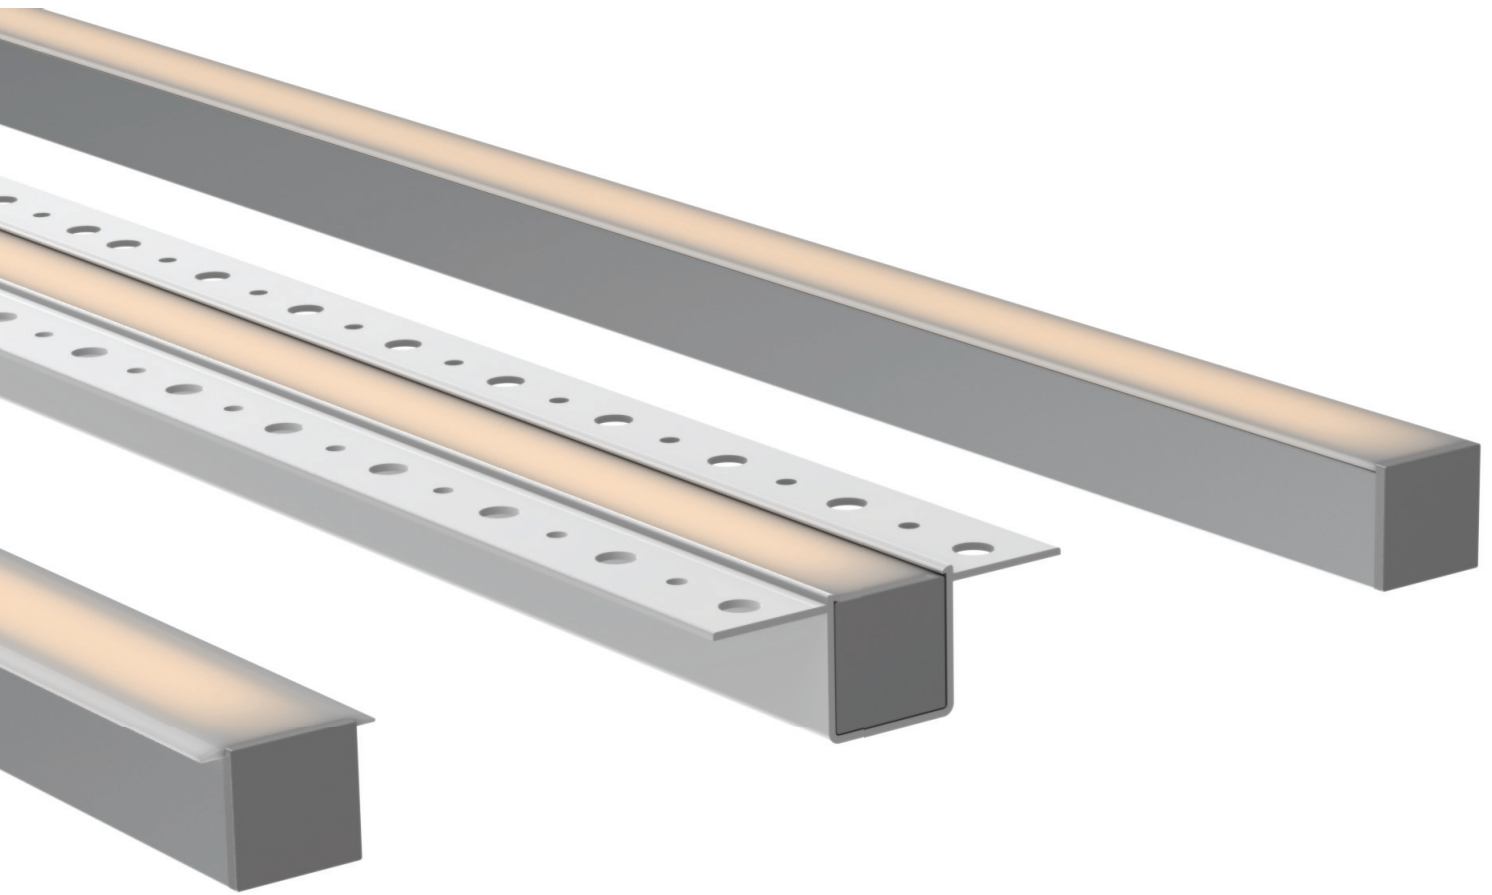

DUET 04 | COLLECTION

Design Guide