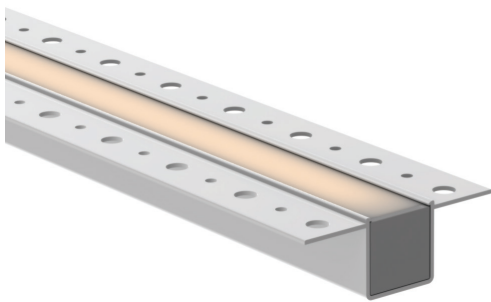

04 Mud-In Profile & Dimensions