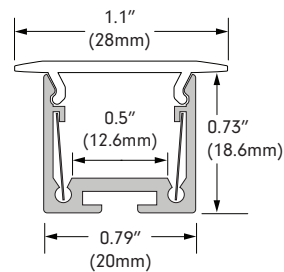

DUET 04 | COLLECTION

Design Guide

04 Profile & Dimensions

04 Mud-In Profile & Dimensions

04 Recessed Profile & Dimensions

Available TivoTape Options - Indoor

DEFINE
SB
HO
LB

ELITE
SB
HO
VHO

***DUET-04-CHAN-M-6.5**
 Mud-In PC fire-proof extrusion
 6.5' Length

DUET-04-LNS-XXX-6.5
XXX = OPL (Opal), **CLR** (Clear),
DIF (Diffused), **BLK** (black)
 PC lens, 6.5' Length

DUET-04-REFLECT-6.5
 PET inner channel reflector
 White, 6.5' Length

DUET-04-EC-01
 Solid End Cap

DUET-04-EC-02
 Powerfeed End-Cap

DUET-04-CLP-SS
 Sliver stainless steel clip

DUET 04 Recessed Ordering Information

DUET-04-CHAN-XXX-6.5
XXX = SLV (silver), **WHT** (white),
GLD (gold), **BLK** (black)
 Aluminum extrusion
 6.5' Length

DUET-04-JOINT-X-30150
X Joiner, 30°-150°

DUET-04-JOINT-L-30330-I
L Inside Joiner, 30°-330°

DUET-04-JOINT-L-30330-O
L Outside Joiner, 30°-330°

DUET-04-JOINT-120-O
120° Outside Joiner

DUET-04-JOINT-60-V
Vertical 60° Corner Joiner